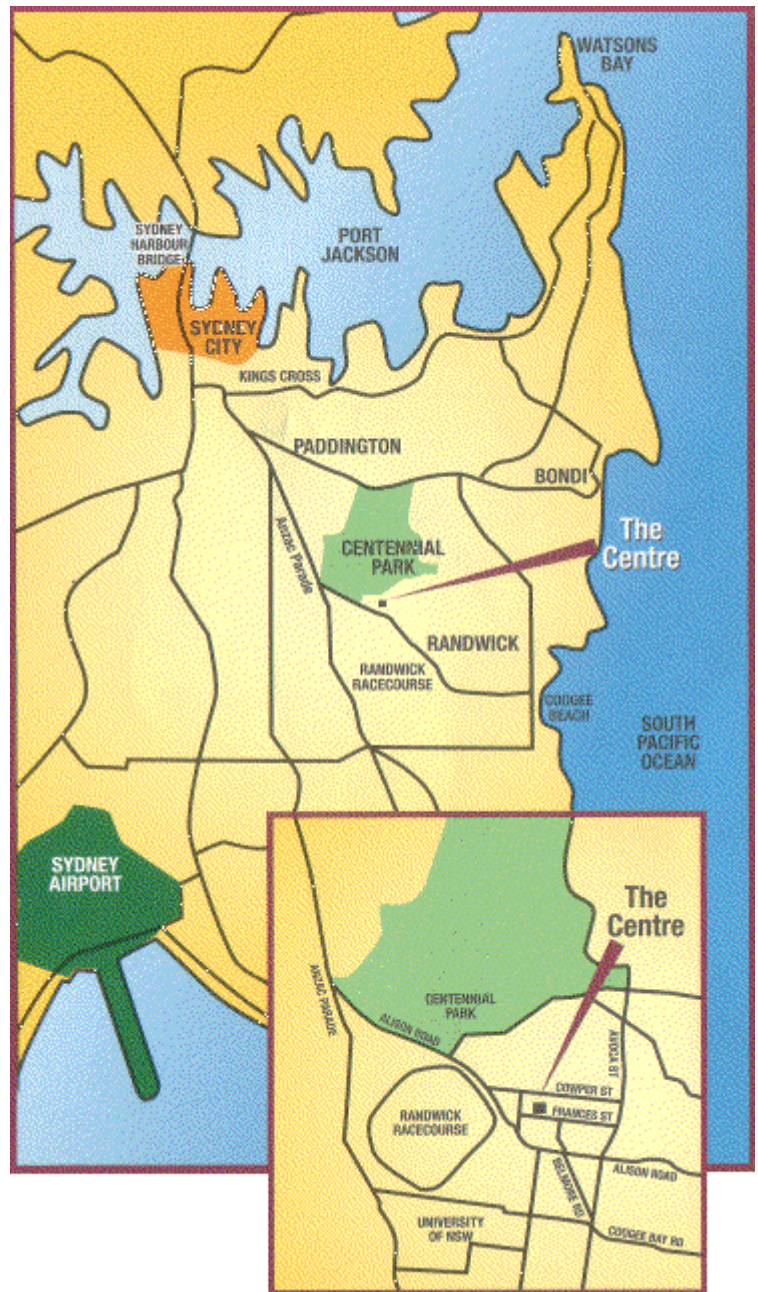

Find Us Here

Our address is:

PO Box 201 Randwick 2031

14 Frances Street (Cnr Cook Street)
Randwick NSW 2031
AUSTRALIA

We are located:

- 3 mins to Randwick Shopping Centre
- 3 mins to Randwick racecourse
- 5 mins to the Sydney Cricket ground
- 5 mins to the Sydney Athletic Field
- 5 mins to Aussie Stadium
- 5 mins to Fox Studios
- 5 mins to Prince of Wales hospital
- 5 mins to UNSW campus
- 15 mins to the famous Bondi beach
- 20 mins to the centre of Sydney
- 40 mins to Sydney airport

And on the main bus routes to Circular Quay, Railway Square, Bondi Junction, Coogee Beach and the airport.

Getting here

From the airport:

Take a "Sydney Buses" number 400 or 410 with a destination "Bondi Junction" and ask the driver to let you off at Cook Street Randwick. Cost is about \$4.80 and the travel time is 40 minutes. By taxi: \$35- \$40.00 travel time 15 minutes.

From Central Station:

Take a "Sydney Buses" number 372 or 374, 376 with a destination "Coogee" and ask the driver to let you off at Cook Street Randwick. Cost is about \$3.00 and travel time is about 20 minutes.